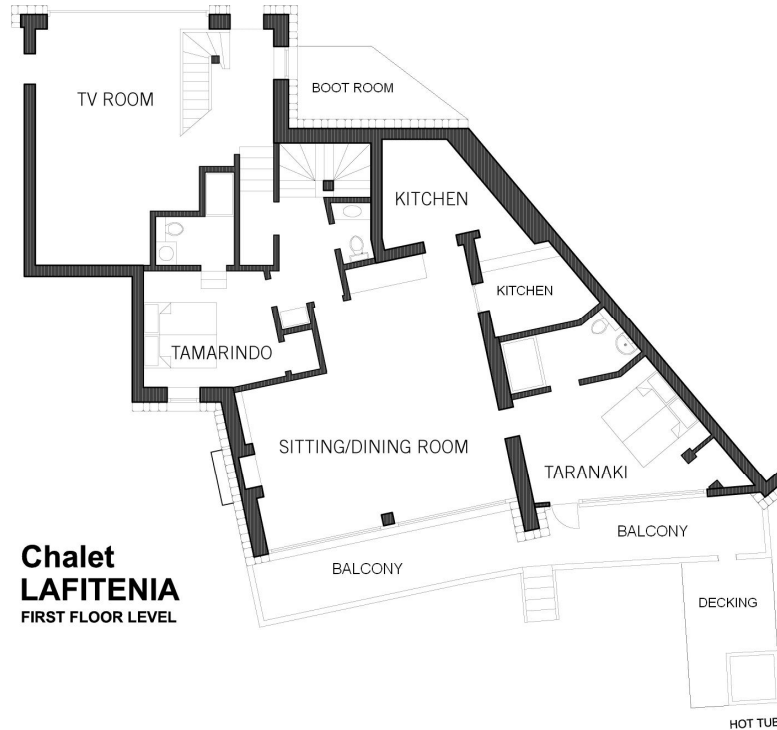

Chalet Lafitenia

290 m2 (Excluding storage)

Chalet Lafitenia bedroom descriptions

Perro Fino

A lovely king size double or twin room on a separate floor accessed via a private staircase, ensuite bathroom with bath and shower, fantastic views.

Tamarindo

A cosy king size double or twin room, ensuite shower room with a large walk in shower.

Taranaki

Stunning master king size double or twin room with a tiled floor throughout and large windows, ensuite bathroom with walk in shower, direct access to a private terrace and hot tub.

Cloudbreak

Cosy king size double or twin, large ensuite bathroom with bath and shower.

Mundaka

Spacious master king size double or twin room, ensuite bathroom with bath and shower, direct access onto the terrace and hot tub.

Belharra

Lovely master king size double or twin room, ensuite bathroom with bath and shower, dressing room and direct access onto the terrace and hot tub.