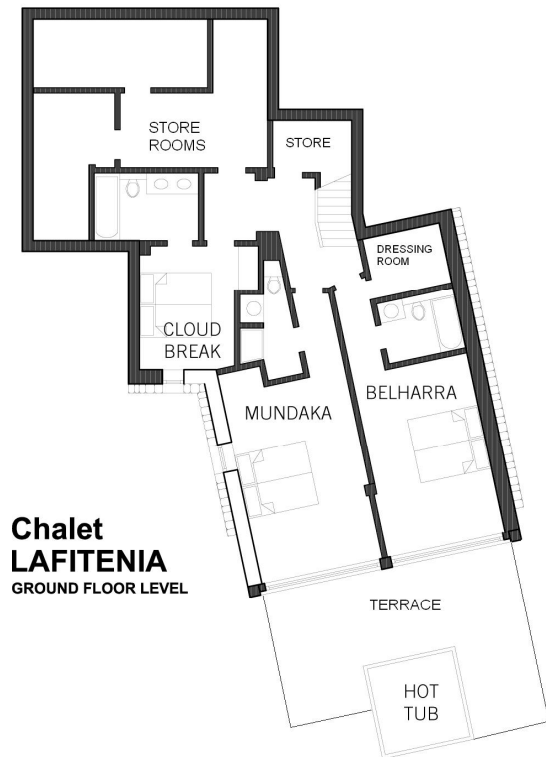

Chalet Lafitenia

290 m2 (Excluding storage)

Chalet Lafitenia bedroom descriptions

Perro Fino

A lovely king size double or twin room on a separate floor accessed via a private staircase, ensuite bathroom with bath and shower, fantastic views.

Tamarindo

A cosy king size double or twin room, ensuite shower room with a large walk in shower.

Taranaki

Stunning master king size double or twin room with a tiled floor throughout and large windows, ensuite bathroom with walk in shower, direct access to a private terrace and hot tub.

Cloudbreak

Cosy king size double or twin, large ensuite bathroom with bath and shower.

Mundaka

Spacious master king size double or twin room, ensuite bathroom with bath and shower, direct access onto the terrace and hot tub.

Belharra

Lovely master king size double or twin room, ensuite bathroom with bath and shower, dressing room and direct access onto the terrace and hot tub.